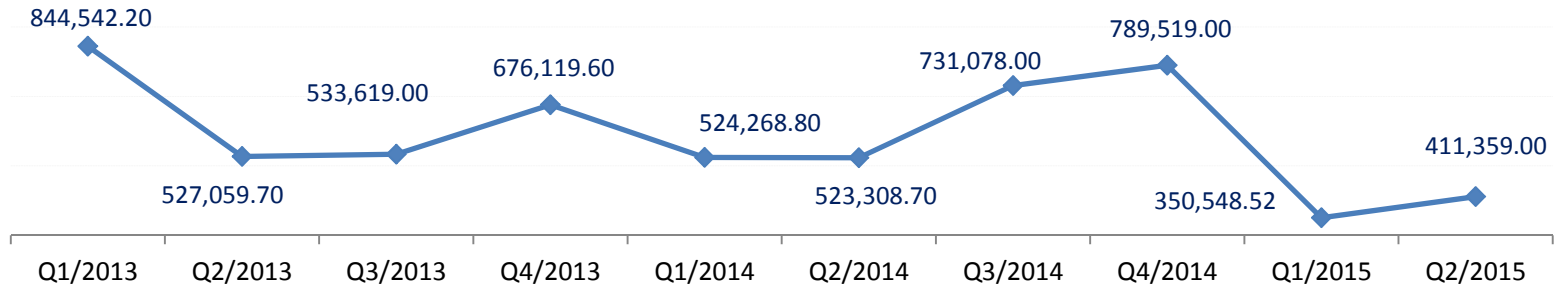

On premise  
56%  
427,844

baht'000

● Non Recurring 5%

On Premise 56%

baht'000

Total sales = 761,907.52

**SALES**  
baht'000

**EPS**