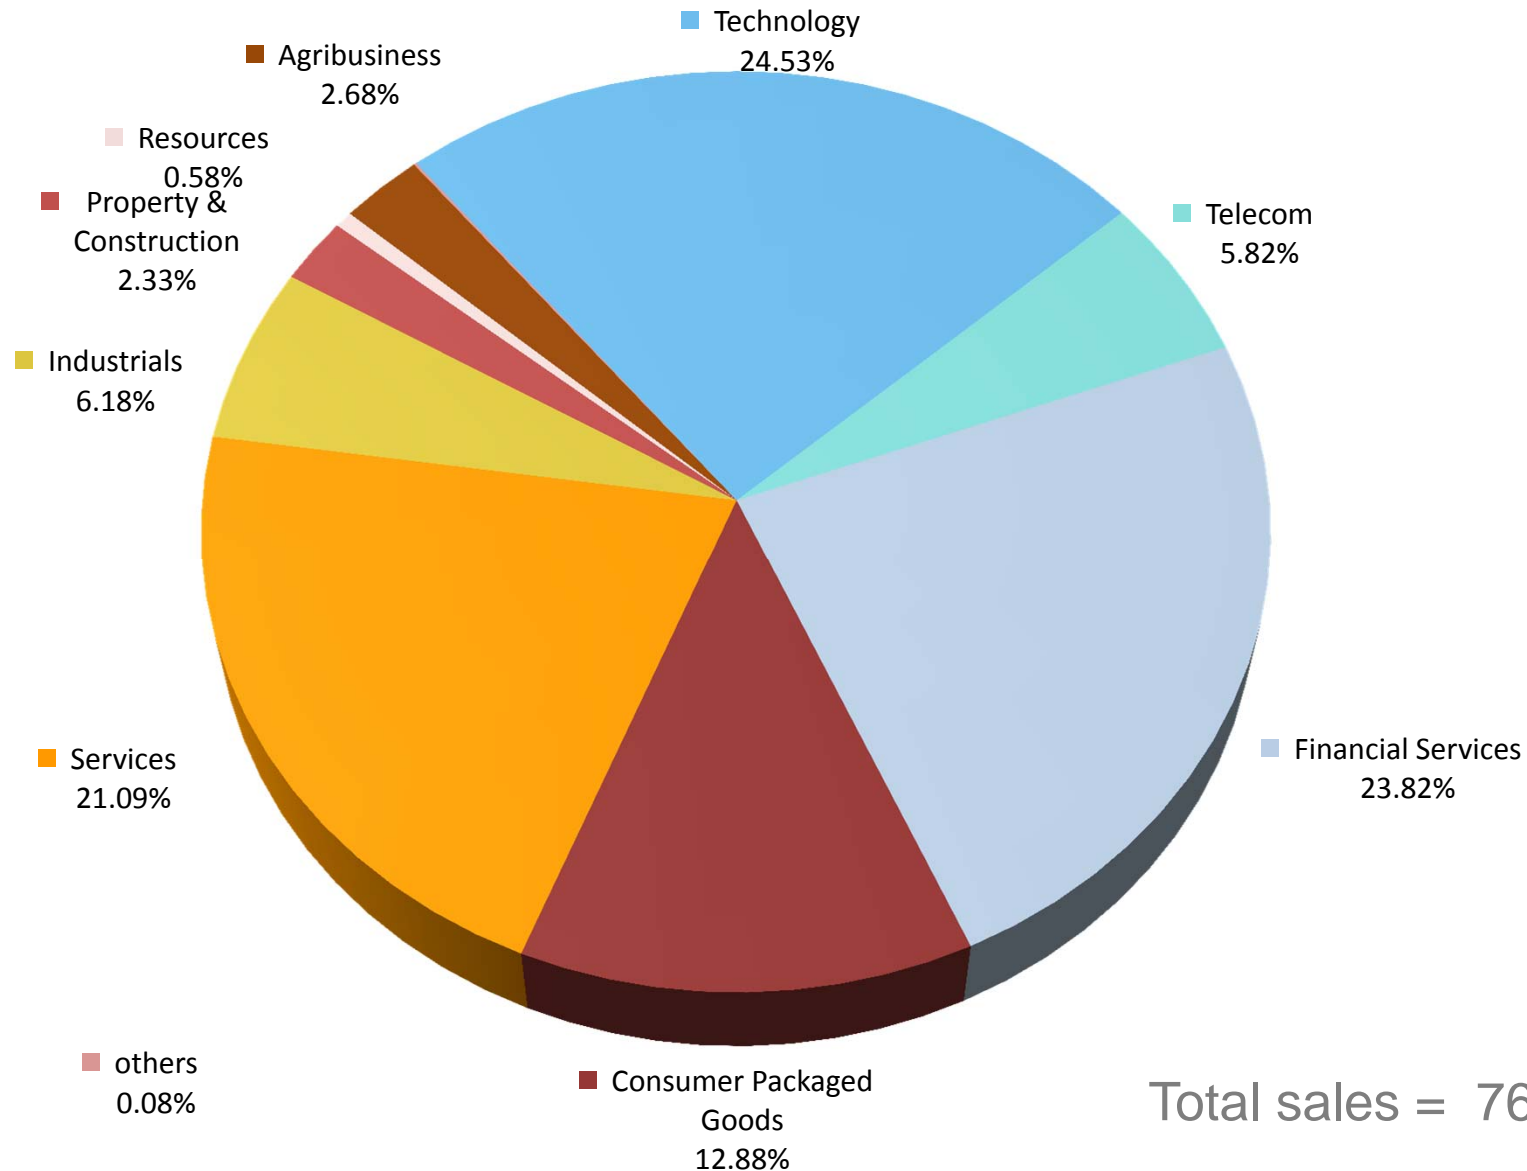

On premise  
56%  
427,844

baht'000

● Non Recurring 5%

On Premise 56%

baht'000

Total sales = 761,907.52

**SALES**  
baht'000

**EPS**